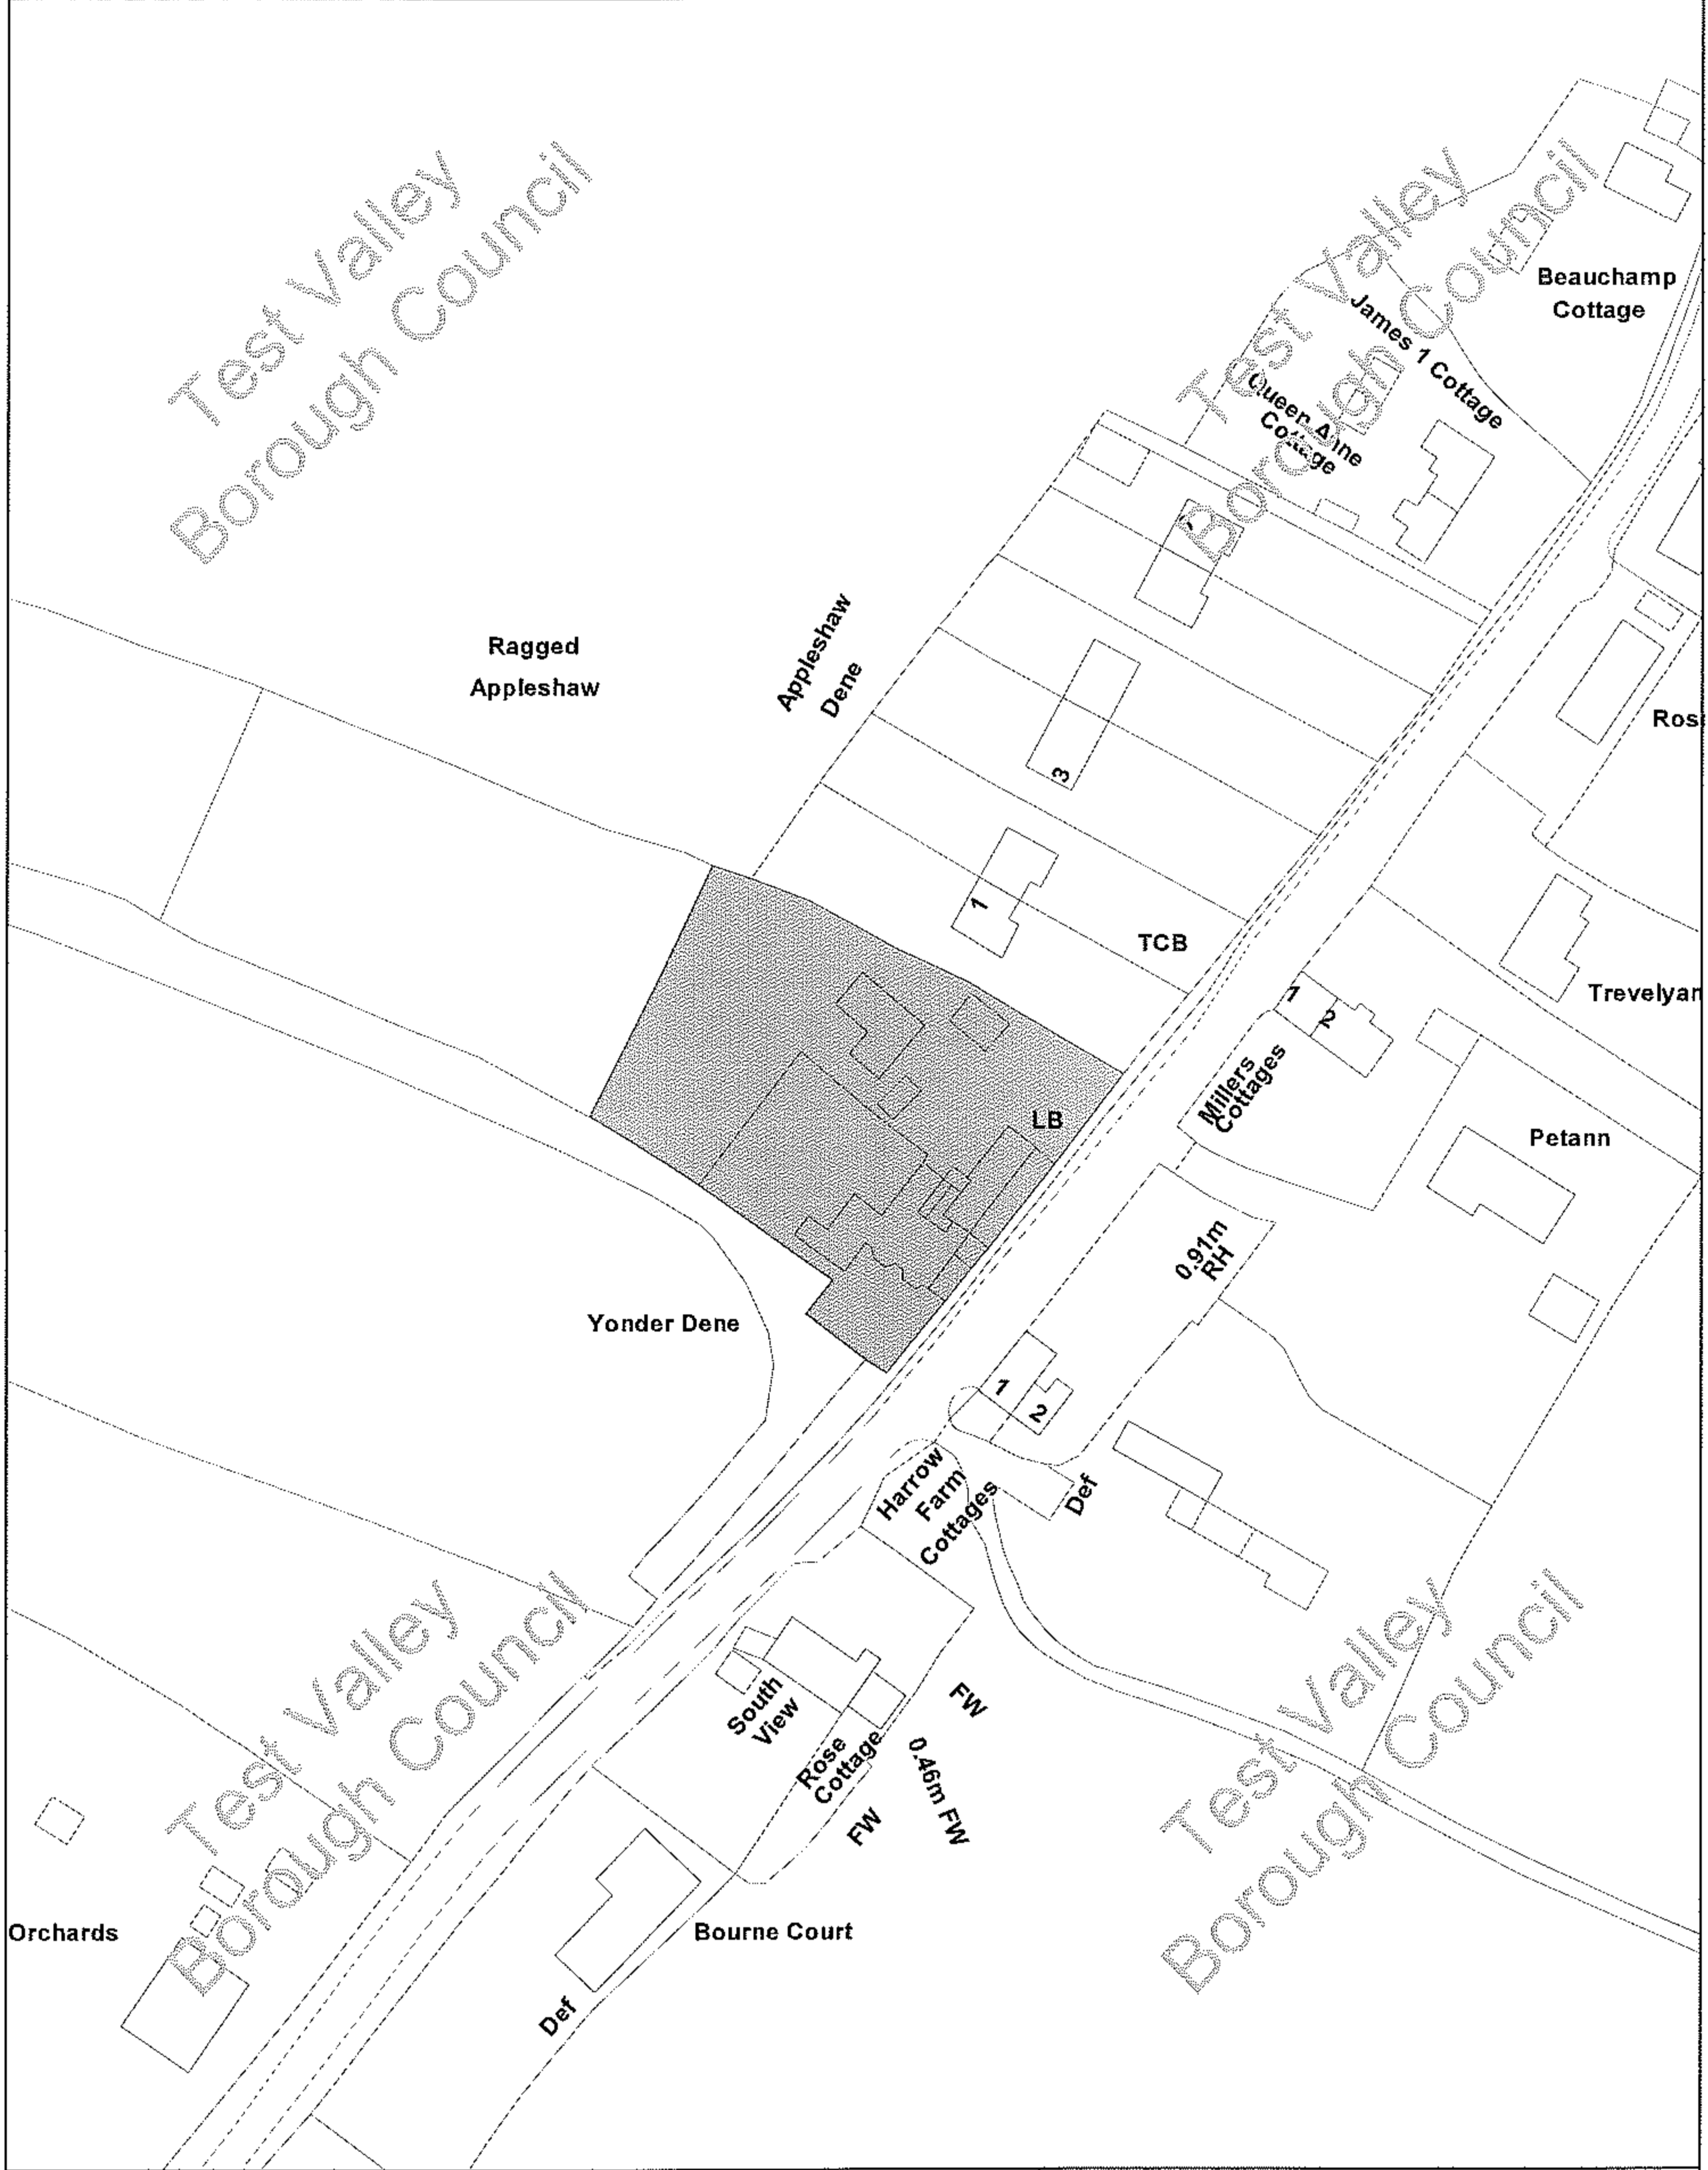

Test Valley
Borough Council

Test Valley
Borough Council

Test Valley
Borough Council

Test Valley
Borough Council

Siteplan 1:1250

TEST VALLEY
BOROUGH COUNCIL

REPRODUCED FROM ORDNANCE SURVEY MAPPING WITH THE PERMISSION OF THE CONTROLLER OF HER MAJESTY'S STATIONERY OFFICER © CROWN COPYRIGHT. UNAUTHORISED REPRODUCTION INFRINGES CROWN COPYRIGHT AND MAY LEAD TO PROSECUTION OR CIVIL PROCEEDINGS.